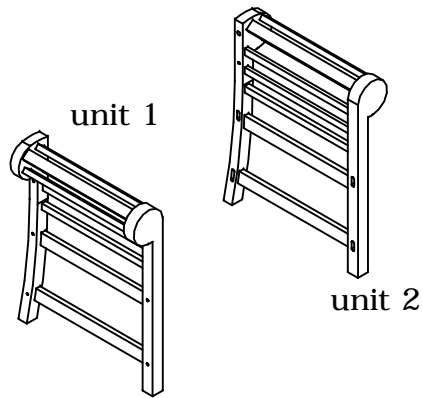

PERSPECTIVE

ASSEMBLING INSTRUCTION

LEG DETAIL

SEAT DETAIL

BACK REST DETAIL

SUPPORT DETAIL (FRONT)

SUPPORT DETAIL (BACK)

Article description

HIGHGROVE LUTYEN BENCH

DIMENSION

W x D x H
196 x 63 x 104

bolt construction (2 pcs)

bolt construction (8 pcs)

bcontrollingolt construction (1 pcs)