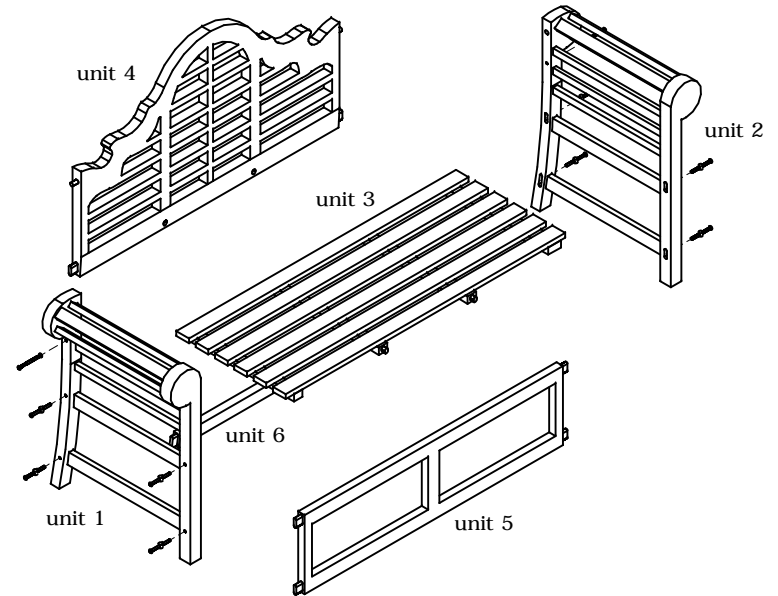

PERSPECTIVE

ASSEMBLING INSTRUCTION

LEG DETAIL

SEAT DETAIL

BACK REST DETAIL

SUPPORT DETAIL (FRONT)

SUPPORT DETAIL (BACK)

Article description

HIGHGROVE LUTYEN BENCH

DIMENSION

W x D x H
196 x 63 x 104

bolt construction (2 pcs)

bolt construction (8 pcs)

bcontrollingolt construction (1 pcs)